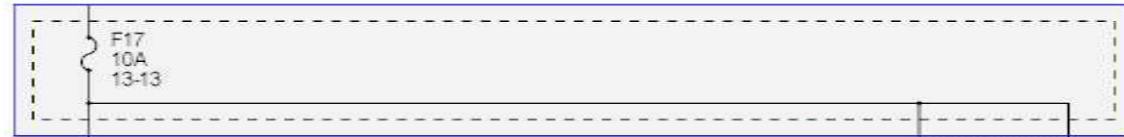

Hot in Start or Run

SMART JUNCTION BOX (SJB)
11-3
11-4
11-5

HAZARD FLASHER SWITCH 90-1

SAFETY BELT
BUCKLE SWITCH,
PASSENGER
151-26

Warning
Do not attempt to diagnose or troubleshoot Supplemental Restraint System circuitry without consulting the Workshop Manual. Improper troubleshooting could cause the supplemental restraints to deploy inadvertently, causing injury.