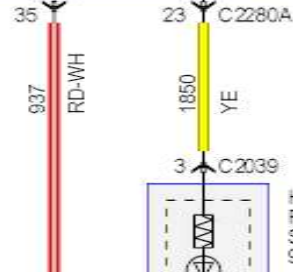

Hot in Start or Run

SMART JUNCTION BOX (SJB)
11-3
11-4
11-5

HAZARD FLASHER SWITCH 90-1

SAFETY BELT
BUCKLE SWITCH,
PASSENGER
151-26

Warning
Do not attempt to diagnose or troubleshoot Supplemental Restraint System circuitry without consulting the Workshop Manual. Improper troubleshooting could cause the supplemental restraints to deploy inadvertently, causing injury.

SAFETY BELT
BUCKLE SWITCH,
DRIVER
151-25

SEAT POSITION
SENSOR,
DRIVER
151-25

SIDE IMPACT
SENSOR,
DRIVER 1
151-18

SIDE IMPACT
SENSOR,
PASSENGER 1
151-19

FRONT IMPACT
SEVERITY
SENSOR
151-1

RESTRAINTS
CONTROL
MODULE (RCM)
151-13
151-17