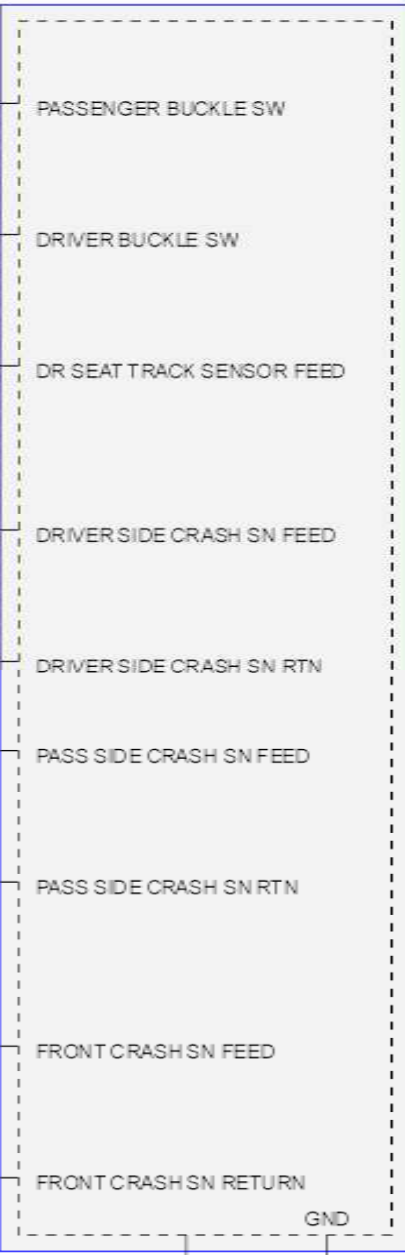

Hot in Start or Run

SMART JUNCTION BOX (SJB)
11-3
11-4
11-5

HAZARD FLASHER SWITCH 90-1

SAFETY BELT
BUCKLE SWITCH,
PASSENGER
151-26

Warning
Do not attempt to diagnose or troubleshoot Supplemental Restraint System circuitry without consulting the Workshop Manual. Improper troubleshooting could cause the supplemental restraints to deploy inadvertently, causing injury.

SAFETY BELT
BUCKLE SWITCH,
DRIVER
151-25

SEAT POSITION
SENSOR,
DRIVER
151-25

SIDE IMPACT
SENSOR,
DRIVER 1
151-18

SIDE IMPACT
SENSOR,
PASSENGER 1
151-19

FRONT IMPACT
SEVERITY
SENSOR
151-1

RESTRAINTS
CONTROL
MODULE (RCM)
151-13
151-17