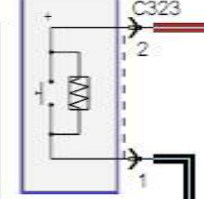

Hot in Start or Run

SMART JUNCTION BOX (SJB)
11-3
11-4
11-5

HAZARD FLASHER SWITCH 90-1

SAFETY BELT
BUCKLE SWITCH,
PASSENGER
151-26

Warning
Do not attempt to diagnose or troubleshoot Supplemental Restraint System circuitry without consulting the Workshop Manual. Improper troubleshooting could cause the supplemental restraints to deploy inadvertently, causing injury.

SAFETY BELT
BUCKLE SWITCH,
DRIVER
151-25

SEAT POSITION
SENSOR,
DRIVER
151-25

SIDE IMPACT
SENSOR,
DRIVER 1
151-18

SIDE IMPACT
SENSOR,
PASSENGER 1
151-19

FRONT IMPACT
SEVERITY
SENSOR
151-1

RESTRAINTS
CONTROL
MODULE (RCM)
151-13
151-17