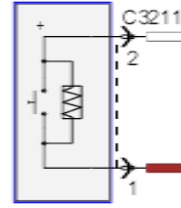

Hot in Start or Run

SMART JUNCTION BOX (SJB)
11-3
11-4
11-5

HAZARD FLASHER SWITCH 90-1

SAFETY BELT
BUCKLE SWITCH,
PASSENGER
151-26

Warning
Do not attempt to diagnose or troubleshoot Supplemental Restraint System circuitry without consulting the Workshop Manual. Improper troubleshooting could cause the supplemental restraints to deploy inadvertently, causing injury.

SAFETY BELT
BUCKLE SWITCH,
DRIVER
151-25

SEAT POSITION
SENSOR,
DRIVER
151-25

SIDE IMPACT
SENSOR,
DRIVER 1
151-18

SIDE IMPACT
SENSOR,
PASSENGER 1
151-19

FRONT IMPACT
SEVERITY
SENSOR
151-1

RESTRAINTS
CONTROL
MODULE (RCM)
151-13
151-17