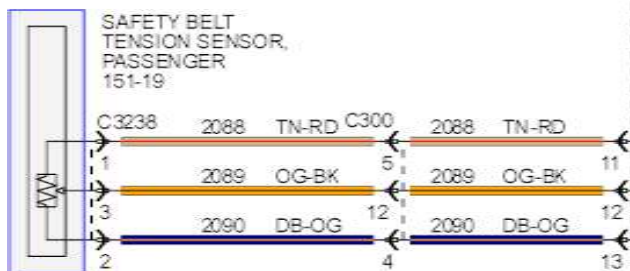

Hot in Start or Run

SMART JUNCTION BOX (SJB)
11-3
11-4
11-5

HAZARD FLASHER SWITCH 90-1

SAFETY BELT
BUCKLE SWITCH,
PASSENGER
151-26

Warning
Do not attempt to diagnose or troubleshoot Supplemental Restraint System circuitry without consulting the Workshop Manual. Improper troubleshooting could cause the supplemental restraints to deploy inadvertently, causing injury.