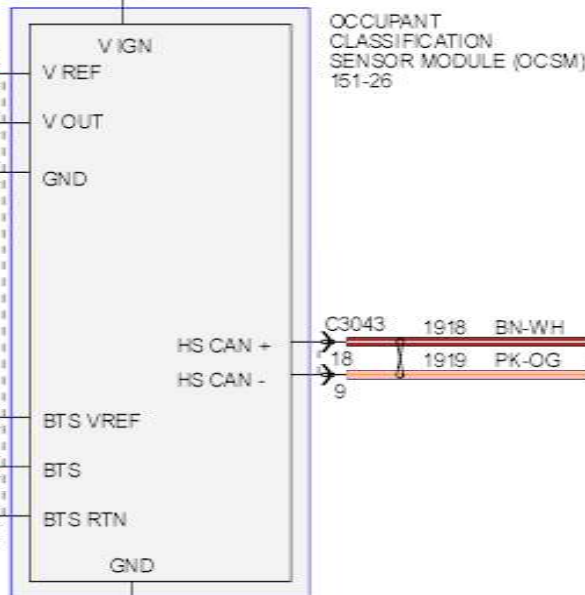

Warning
Do not attempt to diagnose or troubleshoot Supplemental Restraint System circuitry without consulting the Workshop Manual. Improper troubleshooting could cause the supplemental restraints to deploy inadvertently, causing injury.

Hot in Start or Run

SMART JUNCTION BOX (SJB)
11-3
11-4
11-5

HAZARD FLASHER SWITCH 90-1

SAFETY BELT
BUCKLE SWITCH,
PASSENGER
151-26

Warning
Do not attempt to diagnose or troubleshoot Supplemental Restraint System circuitry without consulting the Workshop Manual. Improper troubleshooting could cause the supplemental restraints to deploy inadvertently, causing injury.

SAFETY BELT
BUCKLE SWITCH,
DRIVER
151-25

SEAT POSITION
SENSOR,
DRIVER
151-25

SIDE IMPACT
SENSOR,
DRIVER 1
151-18

SIDE IMPACT
SENSOR,
PASSENGER 1
151-19

FRONT IMPACT
SEVERITY
SENSOR
151-1

RESTRAINTS
CONTROL
MODULE (RCM)
151-13
151-17