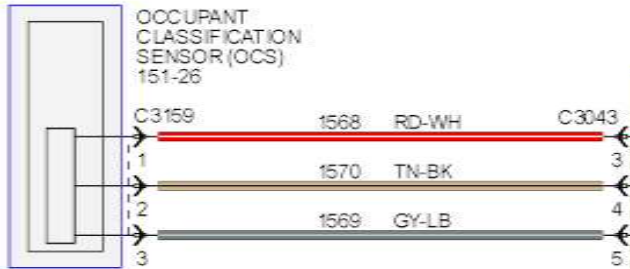

Hot in Start or Run

SMART JUNCTION BOX (SJB)
11-3
11-4
11-5

HAZARD FLASHER SWITCH 90-1

SAFETY BELT
BUCKLE SWITCH,
PASSENGER
151-26

Warning
Do not attempt to diagnose or troubleshoot Supplemental Restraint System circuitry without consulting the Workshop Manual. Improper troubleshooting could cause the supplemental restraints to deploy inadvertently, causing injury.