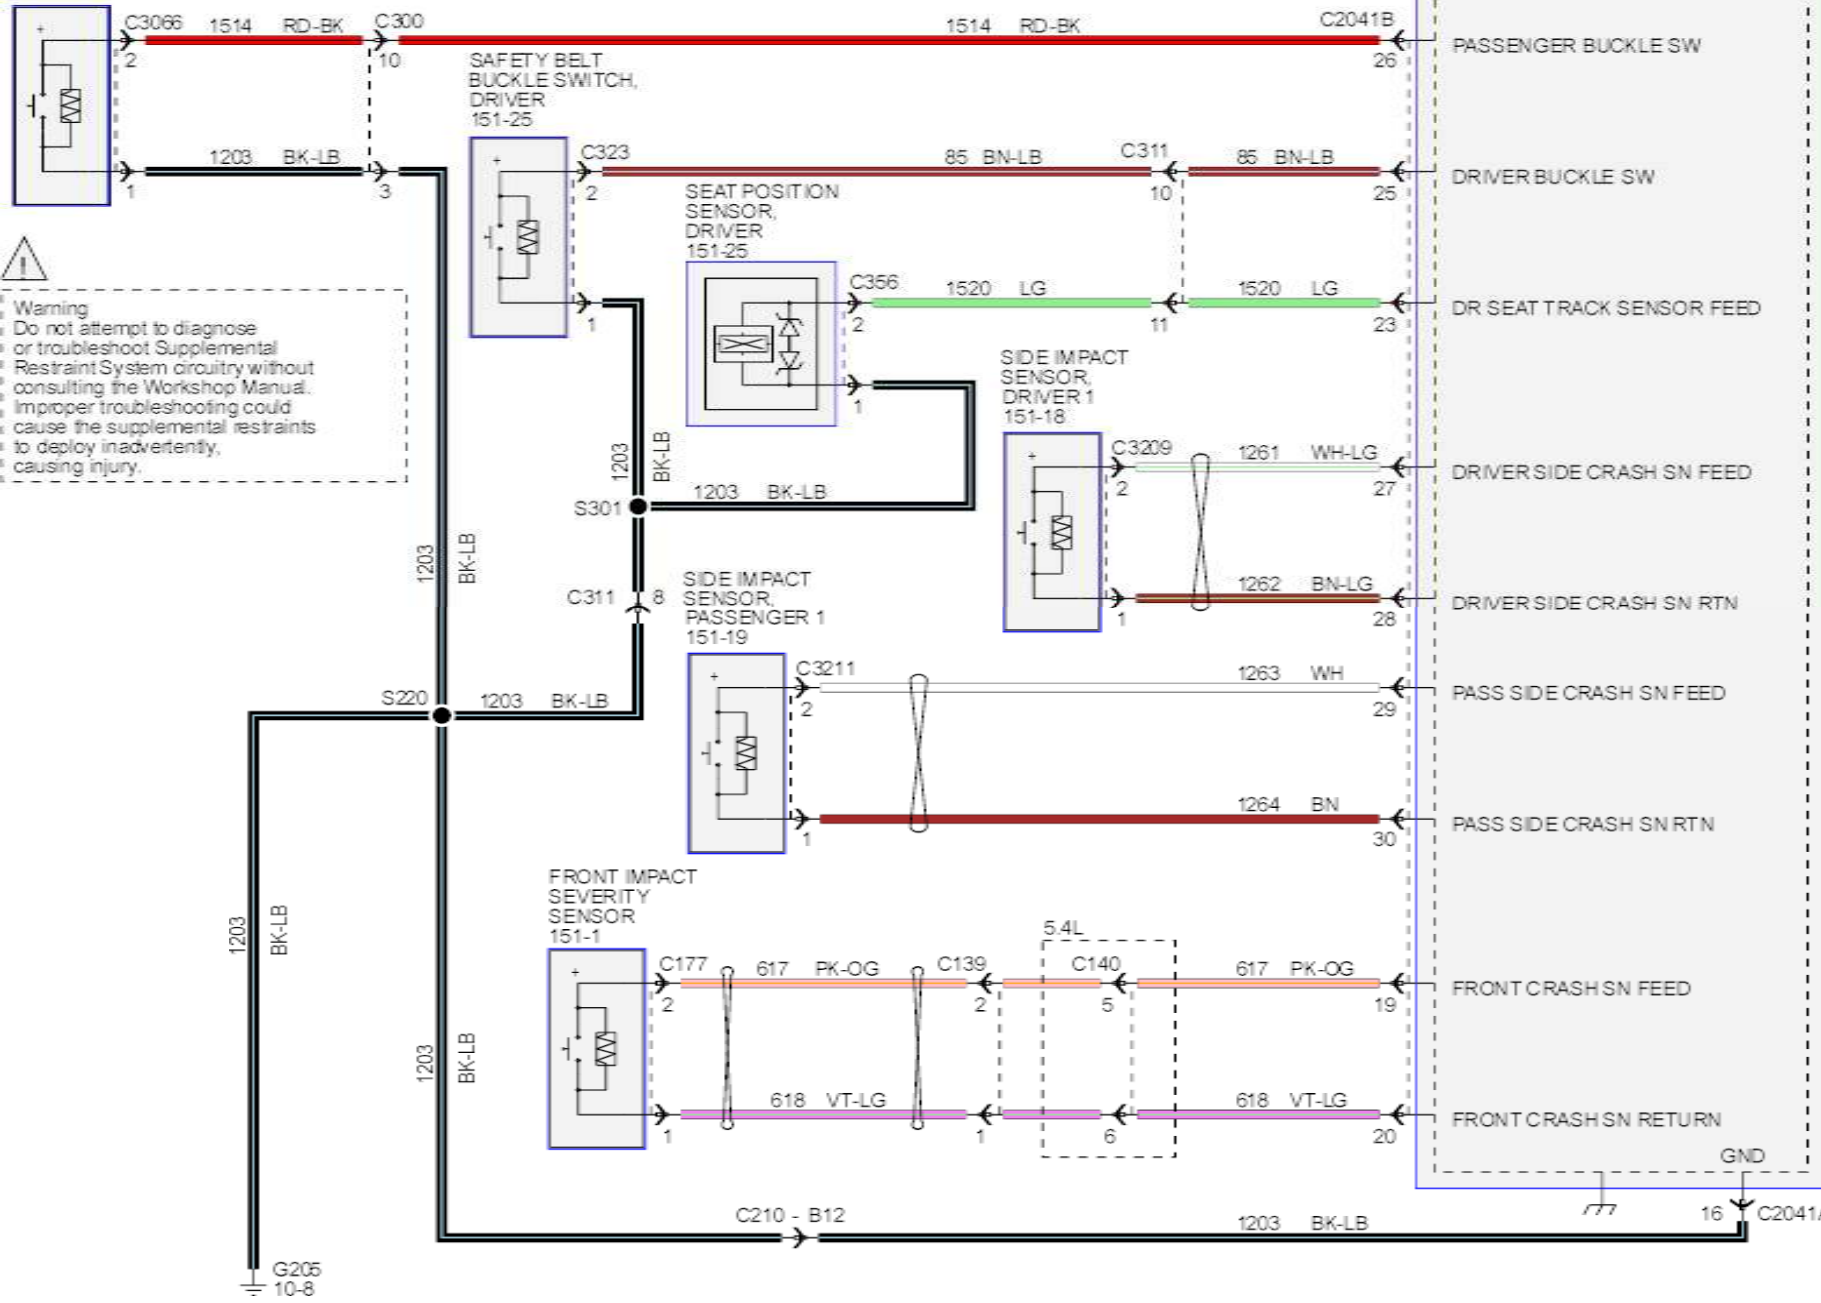

Hot in Start or Run

SMART JUNCTION BOX (SJB)
11-3
11-4
11-5

HAZARD FLASHER SWITCH 90-1

SAFETY BELT
BUCKLE SWITCH,
PASSENGER
151-26

Warning
Do not attempt to diagnose or troubleshoot Supplemental Restraint System circuitry without consulting the Workshop Manual. Improper troubleshooting could cause the supplemental restraints to deploy inadvertently, causing injury.

SAFETY BELT
BUCKLE SWITCH,
DRIVER
151-25

SEAT POSITION
SENSOR,
DRIVER
151-25

SIDE IMPACT
SENSOR,
DRIVER 1
151-18

SIDE IMPACT
SENSOR,
PASSENGER 1
151-19

FRONT IMPACT
SEVERITY
SENSOR
151-1

RESTRAINTS
CONTROL
MODULE (RCM)
151-13
151-17

G205
10-8

C210 - B12

1203 BK-LB

GND

C2041A

Warning
Do not attempt to diagnose or troubleshoot Supplemental Restraint System circuitry without consulting the Workshop Manual. Improper troubleshooting could cause the supplemental restraints to deploy inadvertently, causing injury.