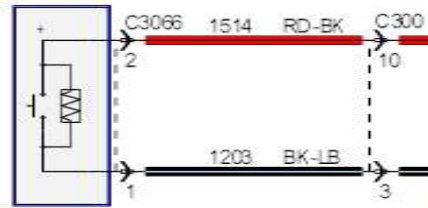

Hot in Start or Run

SMART JUNCTION BOX (SJB)
11-3
11-4
11-5

HAZARD FLASHER SWITCH 90-1

SAFETY BELT
BUCKLE SWITCH,
PASSENGER
151-26

Warning
Do not attempt to diagnose or troubleshoot Supplemental Restraint System circuitry without consulting the Workshop Manual. Improper troubleshooting could cause the supplemental restraints to deploy inadvertently, causing injury.