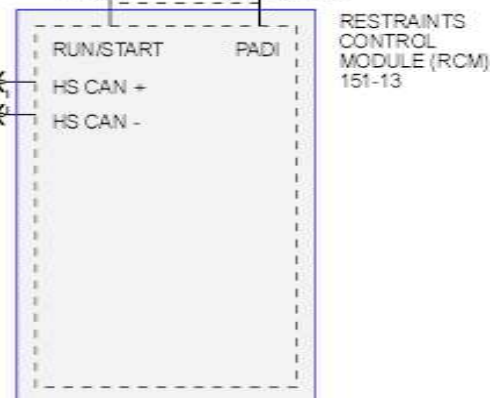

Warning
Do not attempt to diagnose or troubleshoot Supplemental Restraint System circuitry without consulting the Workshop Manual. Improper troubleshooting could cause the supplemental restraints to deploy inadvertently, causing injury.

Hot in Start or Run

SMART JUNCTION BOX (SJB)
11-3
11-4
11-5

HAZARD FLASHER SWITCH 90-1

SAFETY BELT
BUCKLE SWITCH,
PASSENGER
151-26

Warning
Do not attempt to diagnose or troubleshoot Supplemental Restraint System circuitry without consulting the Workshop Manual. Improper troubleshooting could cause the supplemental restraints to deploy inadvertently, causing injury.