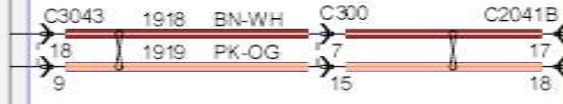

Hot in Start or Run

SMART JUNCTION BOX (SJB)
11-3
11-4
11-5

HAZARD FLASHER SWITCH 90-1

SAFETY BELT
BUCKLE SWITCH,
PASSENGER
151-26

Warning
Do not attempt to diagnose or troubleshoot Supplemental Restraint System circuitry without consulting the Workshop Manual. Improper troubleshooting could cause the supplemental restraints to deploy inadvertently, causing injury.