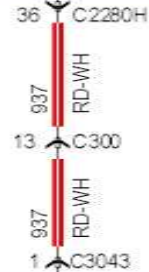

Hot in Start or Run

SMART JUNCTION BOX (SJB)
11-3
11-4
11-5

HAZARD FLASHER SWITCH 90-1

SAFETY BELT
BUCKLE SWITCH,
PASSENGER
151-26

Warning
Do not attempt to diagnose or troubleshoot Supplemental Restraint System circuitry without consulting the Workshop Manual. Improper troubleshooting could cause the supplemental restraints to deploy inadvertently, causing injury.

SAFETY BELT
BUCKLE SWITCH,
DRIVER
151-25

SEAT POSITION
SENSOR,
DRIVER
151-25

SIDE IMPACT
SENSOR,
DRIVER 1
151-18

SIDE IMPACT
SENSOR,
PASSENGER 1
151-19

FRONT IMPACT
SEVERITY
SENSOR
151-1

RESTRAINTS
CONTROL
MODULE (RCM)
151-13
151-17