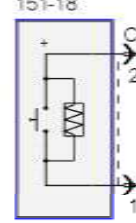

Hot in Start or Run

SMART JUNCTION BOX (SJB)
11-3
11-4
11-5

HAZARD FLASHER SWITCH 90-1

SAFETY BELT
BUCKLE SWITCH,
PASSENGER
151-26

Warning
Do not attempt to diagnose or troubleshoot Supplemental Restraint System circuitry without consulting the Workshop Manual. Improper troubleshooting could cause the supplemental restraints to deploy inadvertently, causing injury.

SAFETY BELT
BUCKLE SWITCH,
DRIVER
151-25

SEAT POSITION
SENSOR,
DRIVER
151-25

SIDE IMPACT
SENSOR,
DRIVER 1
151-18

SIDE IMPACT
SENSOR,
PASSENGER 1
151-19

FRONT IMPACT
SEVERITY
SENSOR
151-1

RESTRAINTS
CONTROL
MODULE (RCM)
151-13
151-17