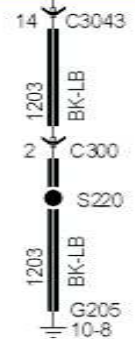

Hot in Start or Run

SMART JUNCTION BOX (SJB)
11-3
11-4
11-5

HAZARD FLASHER SWITCH 90-1

SAFETY BELT
BUCKLE SWITCH,
PASSENGER
151-26

Warning
Do not attempt to diagnose or troubleshoot Supplemental Restraint System circuitry without consulting the Workshop Manual. Improper troubleshooting could cause the supplemental restraints to deploy inadvertently, causing injury.

SAFETY BELT
BUCKLE SWITCH,
DRIVER
151-25

SEAT POSITION
SENSOR,
DRIVER
151-25

SIDE IMPACT
SENSOR,
DRIVER 1
151-18

SIDE IMPACT
SENSOR,
PASSENGER 1
151-19

FRONT IMPACT
SEVERITY
SENSOR
151-1

RESTRAINTS
CONTROL
MODULE (RCM)
151-13
151-17